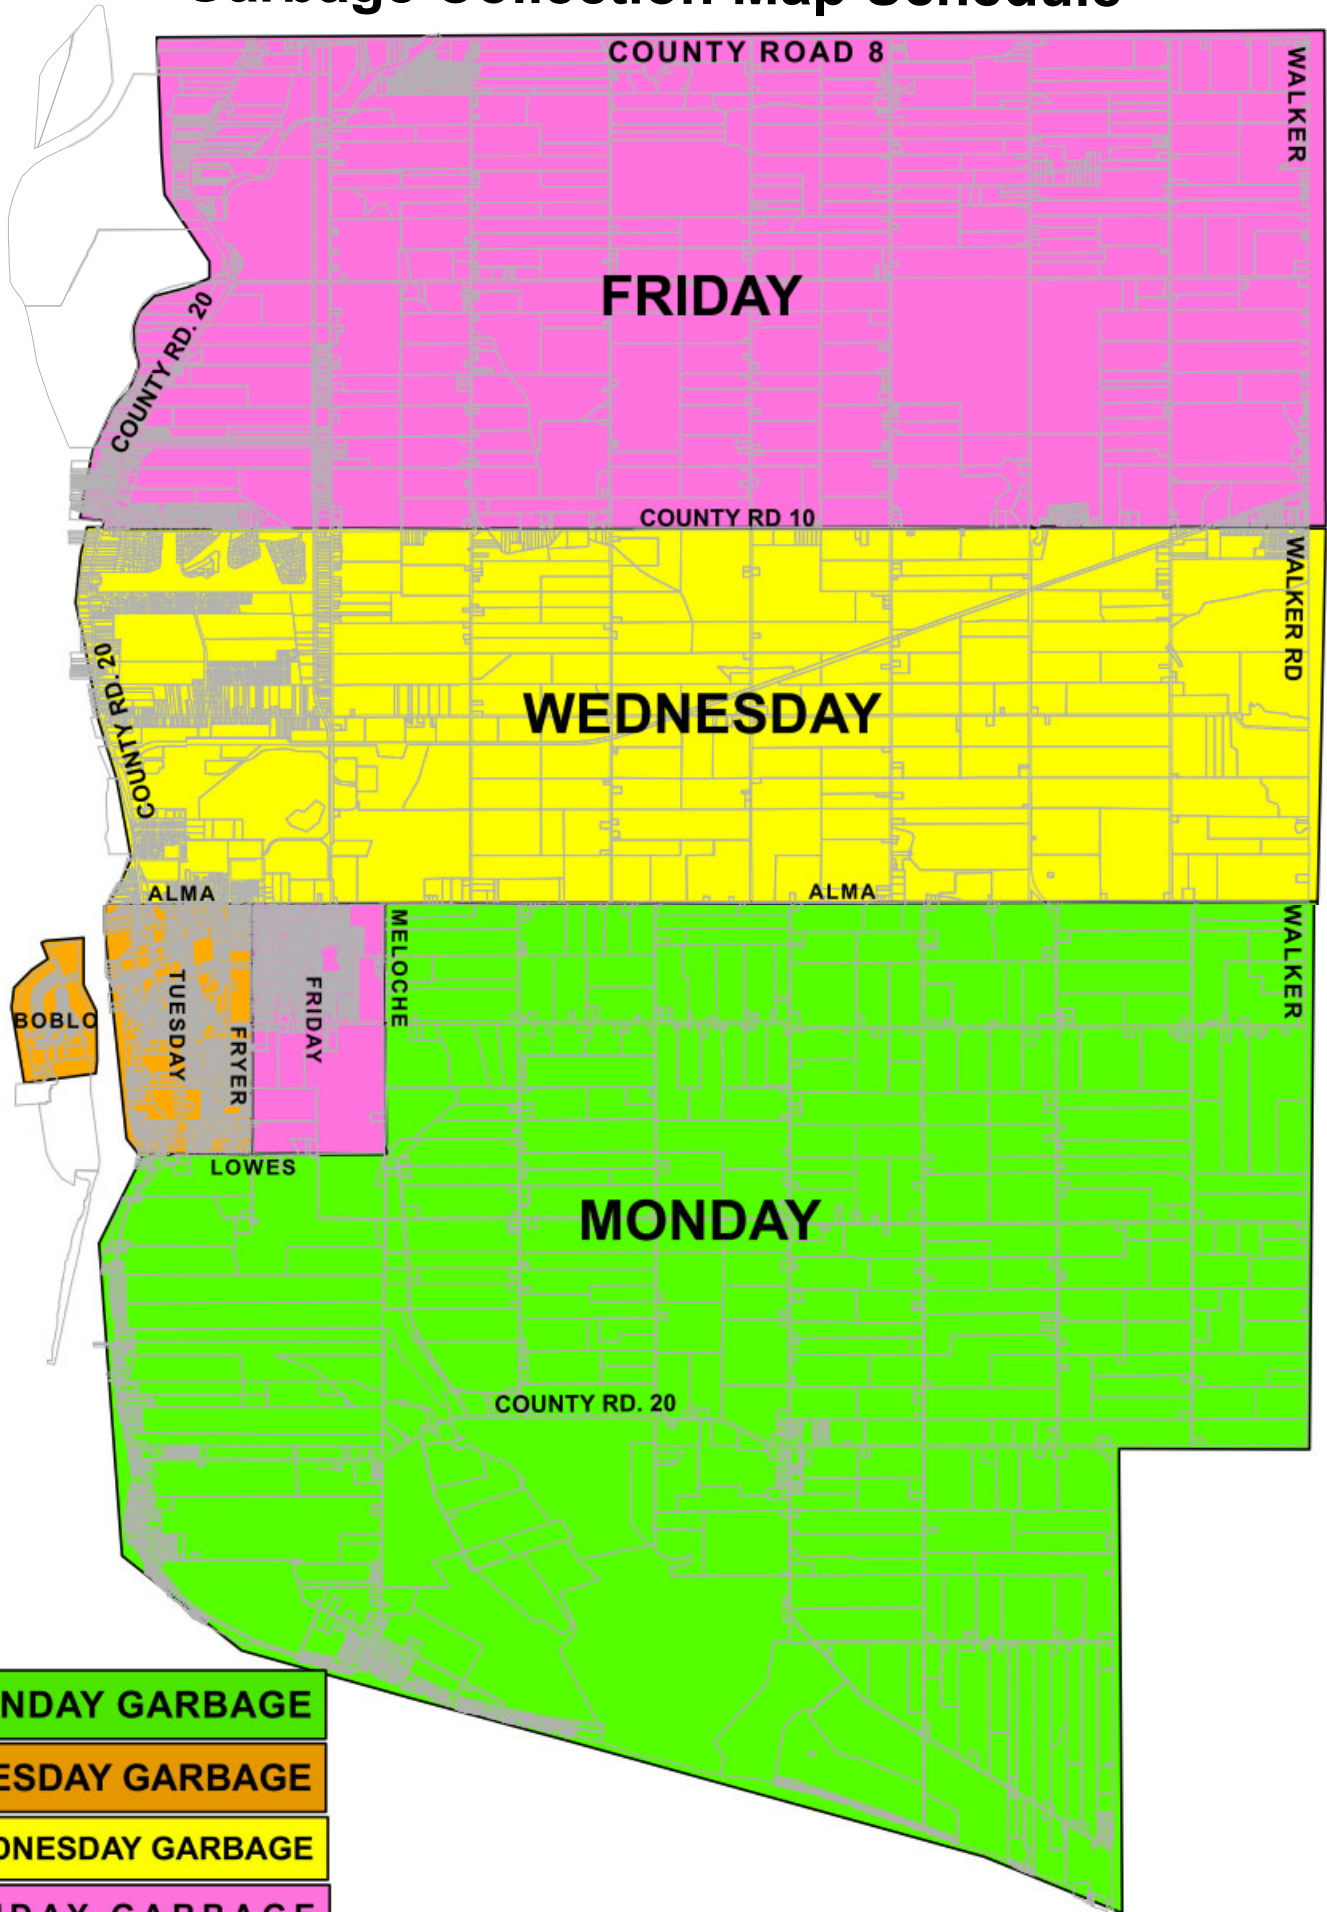

Garbage Collection Map Schedule

- MONDAY GARBAGE
- TUESDAY GARBAGE
- WEDNESDAY GARBAGE
- FRIDAY GARBAGE

NOTE: BUSINESS DISTRICT WILL BE PICKED UP TUESDAY AND FRIDAY.